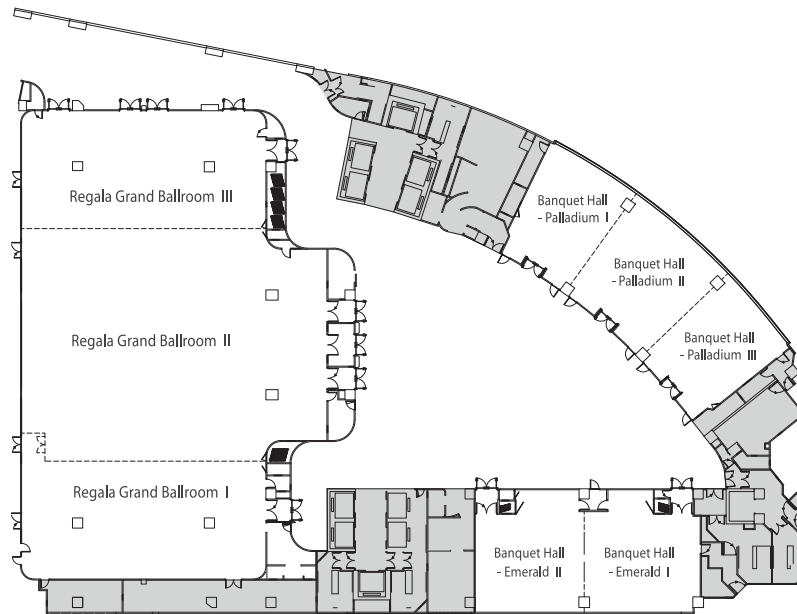

MEETING, BANQUET & EVENT FACILITIES

Regala Skycity Hotel is the perfect venue to celebrate your every occasion. The Regala Grand Ballroom and 2 Banquet Halls, Palladium and Emerald are equipped with state-of-the-art conferencing and audio-visual facilities boasting over 2,800 sqm of space and 6.7 m ceiling height. Our outdoor venues, the Terrace on the 5th and the Sky Deck, offer breathtaking views with excellent photo opportunities and space to cherish, socialize, network and inspire.

Regala Grand Ballroom (1/F)

Banquet Hall - Palladium (1/F)

Banquet Hall - Emerald (1/F)

Terrace on the 5th (5/F)

Sky Deck (Rooftop)

State-of-the-art Audio, Visual, and Lighting Equipments include:

- 6 built-in LED video walls of 4K resolution
- Ceiling mounted 10,000/20,000 lumen, 4K+ resolution DCP laser projectors with motorized elevator and projection screens
- Synchronized AV system interlinking Regala Grand Ballroom and 2 banquet halls
- 5G & Wi-Fi 6 broadband internet
- 55" interactive electronic panels
- Electronic flip boards
- In-wall VGA/HDMI interface panels
- Wireless HDMI streamer for versatile mobile devices presentation
- 4K Ultra HD PTZ video camera
- Motorized lighting bars with stage lighting and DMX control system
- High power professional grade moving head profile lighting

ROOM CAPACITY

Venue (with mobile stage)	Dimension (m)	Area (sq. m)	Height (m)	No. of LED TV wall	Theatre (pax)	Classroom (pax)	Chinese Banquet (pax)	Western Banquet (pax)	Cocktail Reception (pax)
Regala Grand Ballroom I - III	25.2 x 48.1	1,210	6.7	2	1,250	570	912	760	1,250
Regala Grand Ballroom I	25 x 12.1	302.5	6.7	1	130	36	156	130	130
Regala Grand Ballroom II	25.2 x 23.9	605	6.7	1	550	200	384	320	550
Regala Grand Ballroom III	25 x 12.1	302.5	6.7	-	130	36	156	130	130
Palladium Banquet Hall I - III	10 x 33	330	6.7	2	350	155	216	180	350
Palladium Banquet Hall I	10 x 10.5	105	6.7	1	70	30	60	50	70
Palladium Banquet Hall II	10 x 12	120	6.7	-	70	40	60	50	70
Palladium Banquet Hall III	10 x 10.5	105	6.7	1	70	30	60	50	70
Emerald Banquet Hall I - II	10.9 x 22	240	6.7	1	150	108	144	120	150
Emerald Banquet Hall I	10.9 x 11	120	6.7	1	60	30	60	50	60
Emerald Banquet Hall II	10.9 x 11	120	6.7	-	60	30	60	50	60

8 Airport Expo Boulevard, Hong Kong International Airport, Chek Lap Kok, Hong Kong

Tel: +852 3556 3288 Fax: +852 3556 3299 Email: info@skycity.regala-hotels.com Website: skycity.regala-hotels.com

Worldwide GDS access: Chain Code: RQ | Amadeus Property Id: HKGREG | Apollo/Galileo Property ID: H2925 | Sabre Property ID: 285446 | Worldspan Property ID: HKGRE